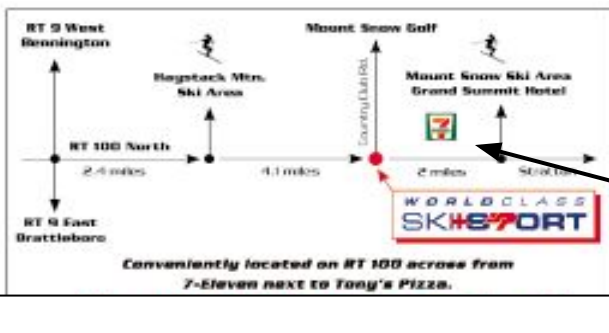

3 DAY COUPON

10% OFF
WORLD CLASS SKI & SPORT
RENTAL DISCOUNT CARD

NEW EQUIPMENT * OPEN 'TIL MIDNIGHT FRIDAYS
40% LESS THAN THE MOUNTAIN PRICES!
demos / skis / blades / boards / service / adult & junior

ROSSIGNOL **802.464.8852**

Answers to frequently asked questions:

- Rentals include skis/boards, bindings, boots and poles... They do not include helmets - $9/day extra
- We don't sell discounted lift tickets
- You may **PICK UP** the day prior skiing after 2:30 PM
- You will only **be charged** for your actual rental period.
- All rentals are due back at **@5:00 PM** on your last day of Skiing
- We are open until **6PM** on Fridays during Holiday weeks otherwise until 6:00 PM for your Convenience
- You may rent boots only - extra **CHARGE APPLIES** if we need to adjust your bindings
- Everything is clearly spelled out on our website
- Please **DO NOT call the shop to confirm** - in case you still don't see an answer you are looking for please email rentski@gmail.com

*Must present coupon before renting.

*Reservation made less than **48 hours** prior to arrival/pick up will **be first come first serve**.
Discount still applies. (3)day as priced.
Excludes Christmas week , MLK weekend and President's week..
2/17/24-2/24/2024.
President's week 2 Day minimum reserve.

- Click here to COMPARE to ski area's pricing -
<https://www.screencast.com/t/wYoDK6uvZd0>

NO REFUNDS FOR EARLY RETURNS
RAIN or SHINE!